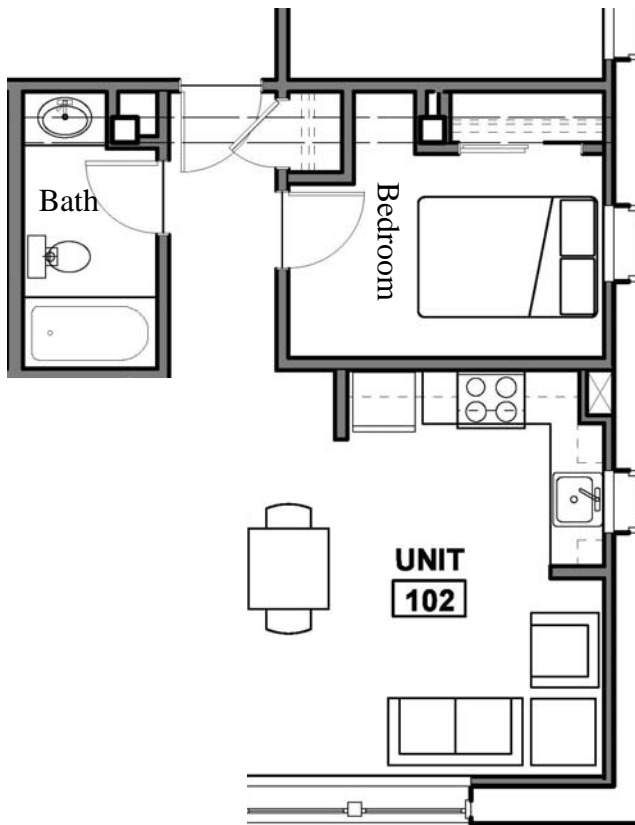

Agnes Kehoe Place

Amenities:

Energy Efficient Appliances
Community Room
Resident Storage
Outdoor Patio
Computer Lab
1 and 2 Bedroom Units
Pool Table
Secure Entry Building
Loft Style Units
Accessible Units Available
Affordable Housing

Agnes Kehoe Place

5313 N. Regal
(509) 487-5244

www.spokanehousing.org/AgnesKehoePlace

One Bedroom Units

- ◇ Private Room
- ◇ Unique Floor Plans
- ◇ Spacious Closet
- ◇ Some Courtyard Views
- ◇ Accessible Units Available
- ◇ Secured Entry Building
- ◇ Excellent Hillyard Location
- ◇ Income Restrictions Apply

Two Bedroom Units

- ◇ Loft Style Bedroom
- ◇ Unique Floor Plans
- ◇ Affordable Rent
- ◇ Spacious Units
- ◇ Spiral Staircase
- ◇ Large Kitchen
- ◇ Close to Shopping / Schools
- ◇ Income Restrictions Apply