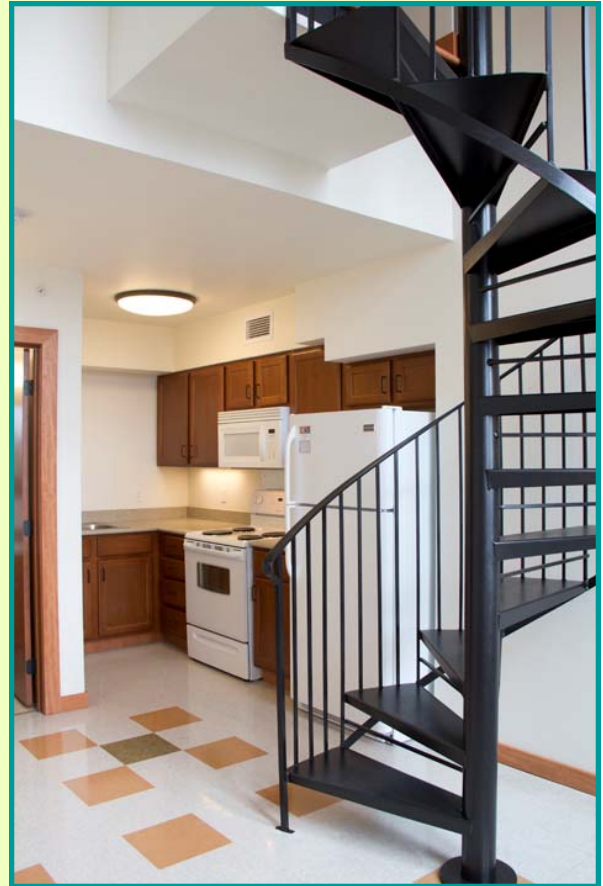

Agnes Kehoe Place

Amenities:

Energy Efficient Appliances
Community Room
Resident Storage
Outdoor Patio
Computer Lab
1 and 2 Bedroom Units
Pool Table
Secure Entry Building
Loft Style Units
Accessible Units Available
Affordable Housing

Agnes Kehoe Place

5313 N. Regal
(509) 487-5244

www.spokanehousing.org/AgnesKehoePlace

One Bedroom Units

- ◇ Private Room
- ◇ Unique Floor Plans
- ◇ Spacious Closet
- ◇ Some Courtyard Views
- ◇ Accessible Units Available
- ◇ Secured Entry Building
- ◇ Excellent Hillyard Location
- ◇ Income Restrictions Apply